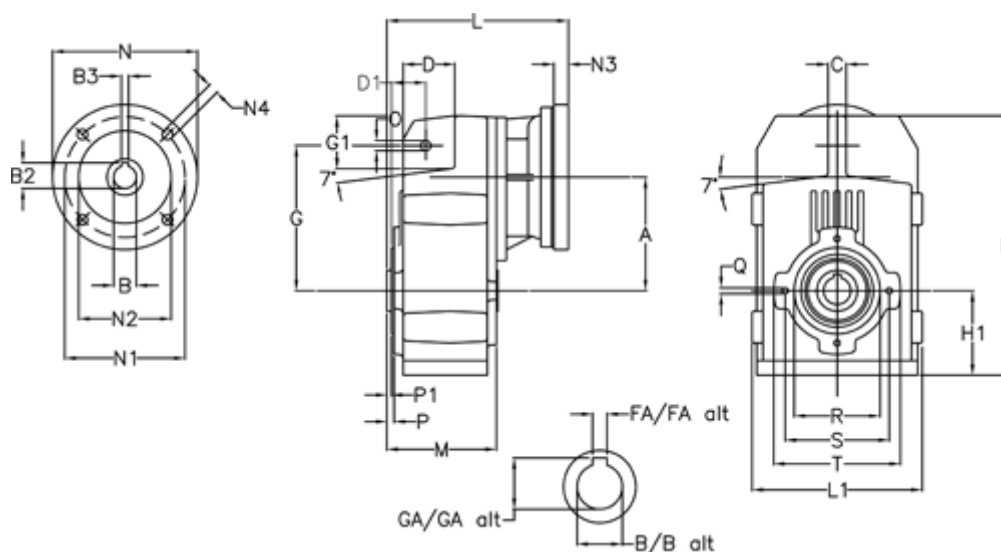

Article number: 29560597943220

Description: Shaft mounted gear
A514H50-979,4-P63B5

Measures

A = 211.30	FA = 14	M = 163.0	Q = M12x19
B = 50	G = 278	N = 140	R = 180
B1 = 11	G1 = 105.5	N1 = 115	S = 215
B2 = 12.8	GA = 53.5	N2 = 95	T = 250
B3 = 4	H = 479.0	N4 = M8x19	
C = 20	H1 = 144.0	O = 22	
D = 93.5	L = 339.5	P = 8.5	
D1 = 65.0	L1 = 273	P1 = 4.5	